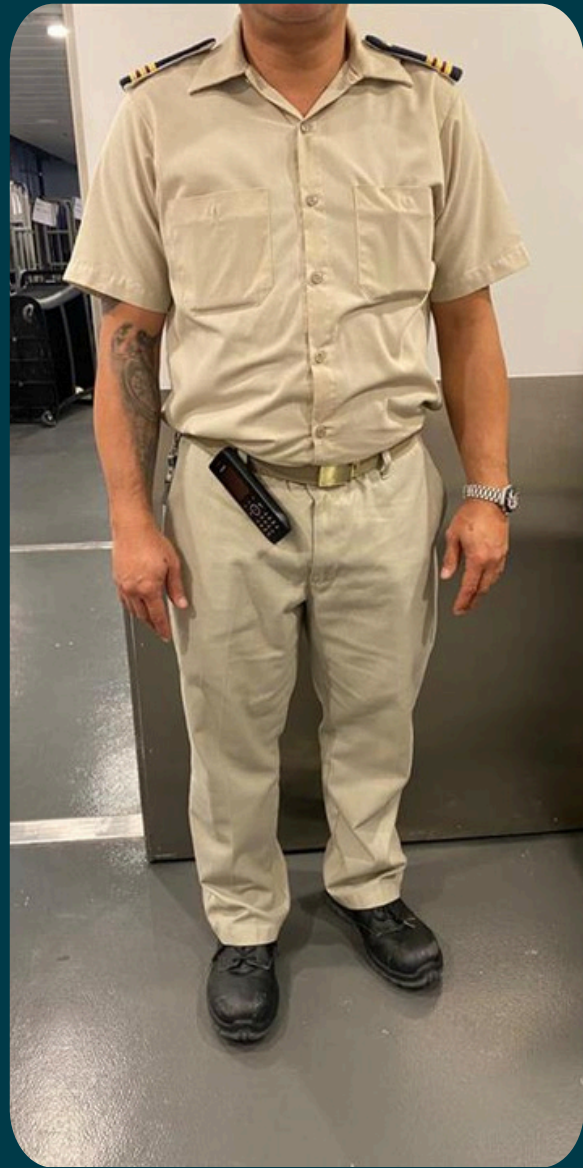

EVENING UNIFORM

WHAT SHOULD YOU PACK?

BLACK SOCKS (MUST GO OVER THE ANKLE)
BLACK, NON-SLIP, LEATHER SHOES

**SAFETY SHOES WILL BE
PROVIDED**

OFFICER

COVERALL UNIFORM
ENGINE SPACE ONLY

OFFICER PARKA

UNIFORM TO BE WORN IN PUBLIC SPACES

WHAT SHOULD YOU PACK?

BLACK SOCKS (MUST GO OVER THE ANKLE)
BLACK, NON-SLIP, LEATHER SHOES

**SAFETY SHOES WILL BE
PROVIDED**

PETTY OFFICER

ENGINE SPACES AND
CREW AREA ONLY

PUBLIC SPACE
UNIFORM

WHAT SHOULD YOU PACK?