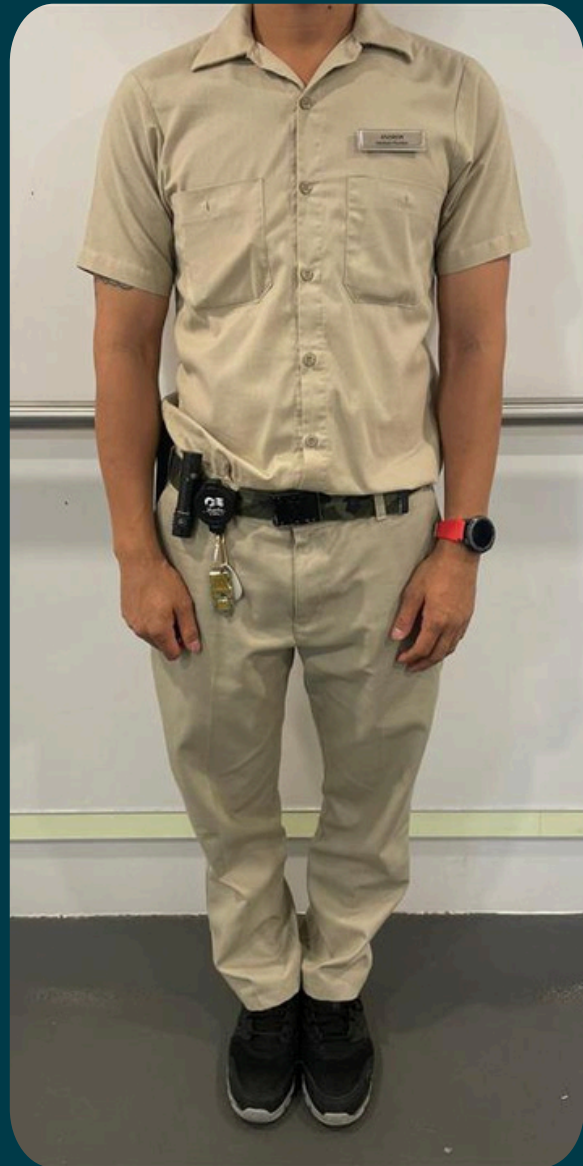

PUBLIC SPACE
UNIFORM

WHAT SHOULD YOU PACK?

BLACK SOCKS (MUST GO OVER THE ANKLE)

**SAFETY SHOES WILL BE
PROVIDED**